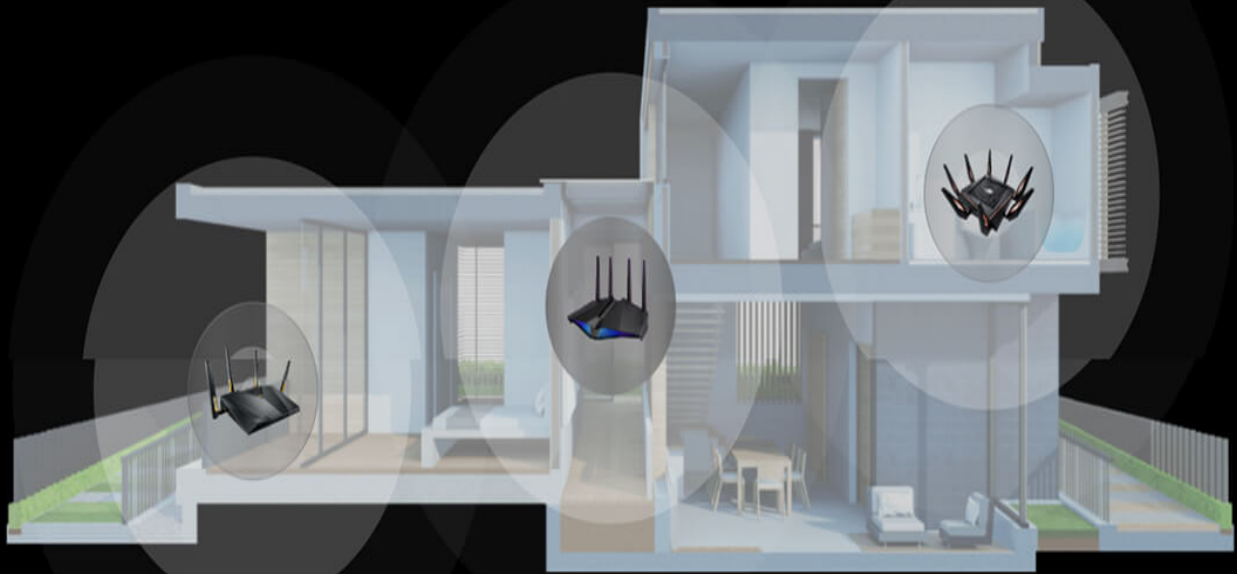

The dedicated gaming port on RT-AX82U automatically prioritizes any wired device connected to it. No complex configuration is needed, just connect your gaming PC or console to the special LAN port to give you a fast, stable connection that's always at the head of the queue.

Remove Network Bottlenecks

Adaptive QoS (Quality of Service) lets you keep your network running smoothly by prioritizing network traffic. You can prioritize applications such as streaming video or web surfing, as well as gaming. It's the perfect ally for delivering low-latency WiFi anywhere in your home.

Whole-Home Gaming

Does your router leave you with WiFi dead spots? RT-AX82U supports ASUS AiMesh, a unique mesh-networking technology that creates a whole-home network using multiple ASUS routers. With easy central control and seamless roaming, even non-experts can set it up with any AiMesh-capable routers you own. Say goodbye to WiFi dead zones!