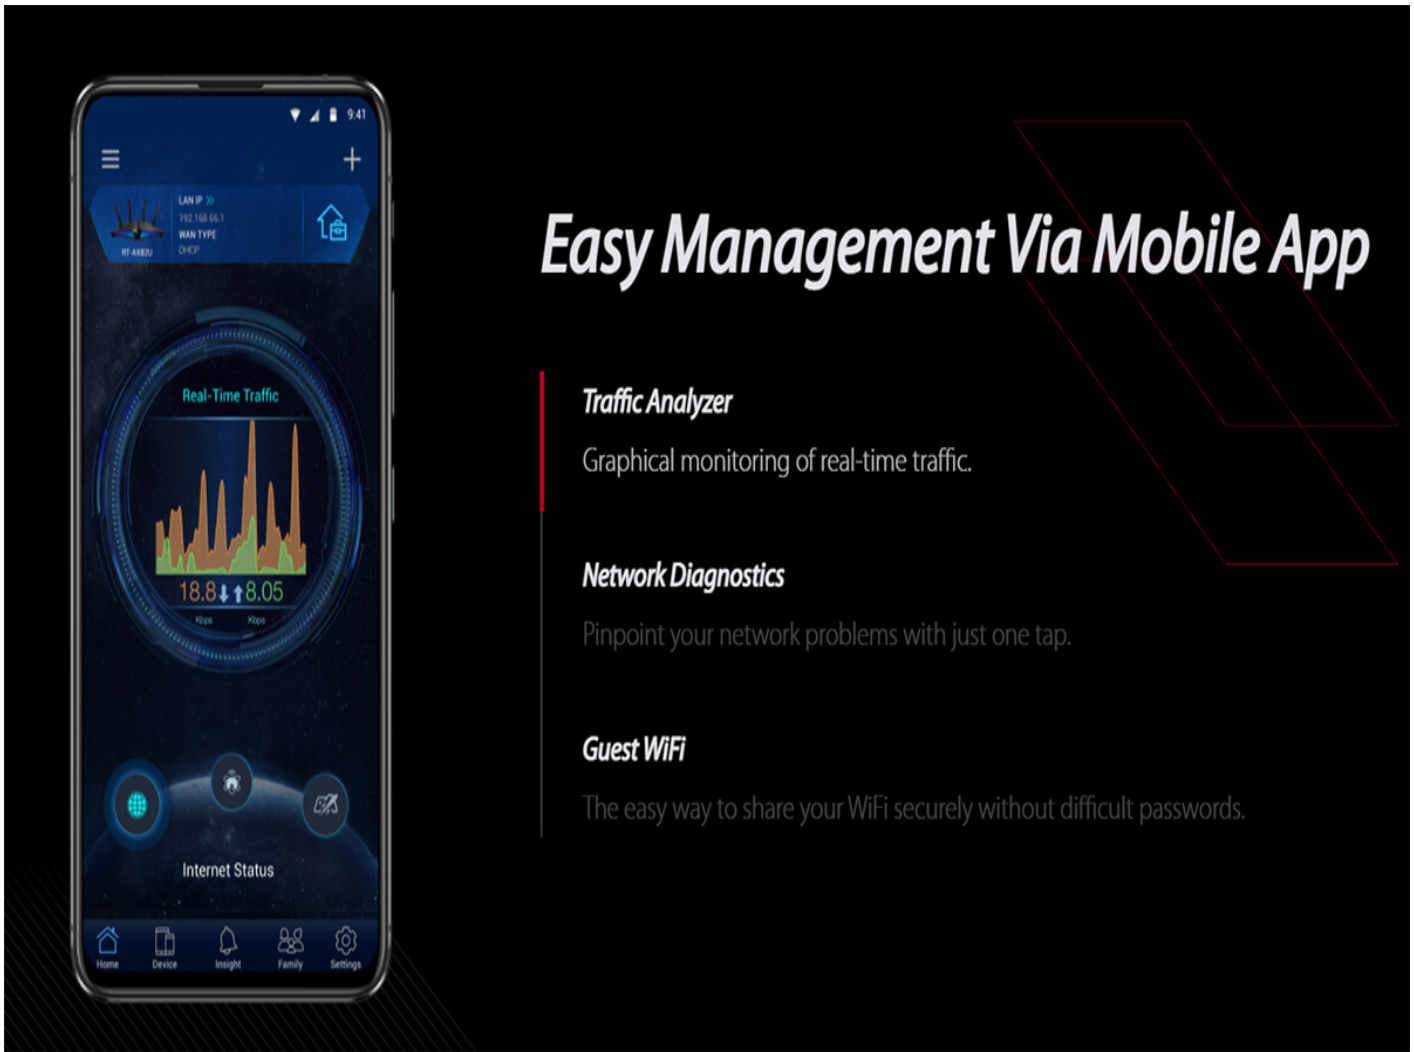

AiProtection Pro

WPA3 Security Protocol

Advanced Parental Controls

Easy Management Via Mobile App

Traffic Analyzer

Graphical monitoring of real-time traffic.

Network Diagnostics

Pinpoint your network problems with just one tap.